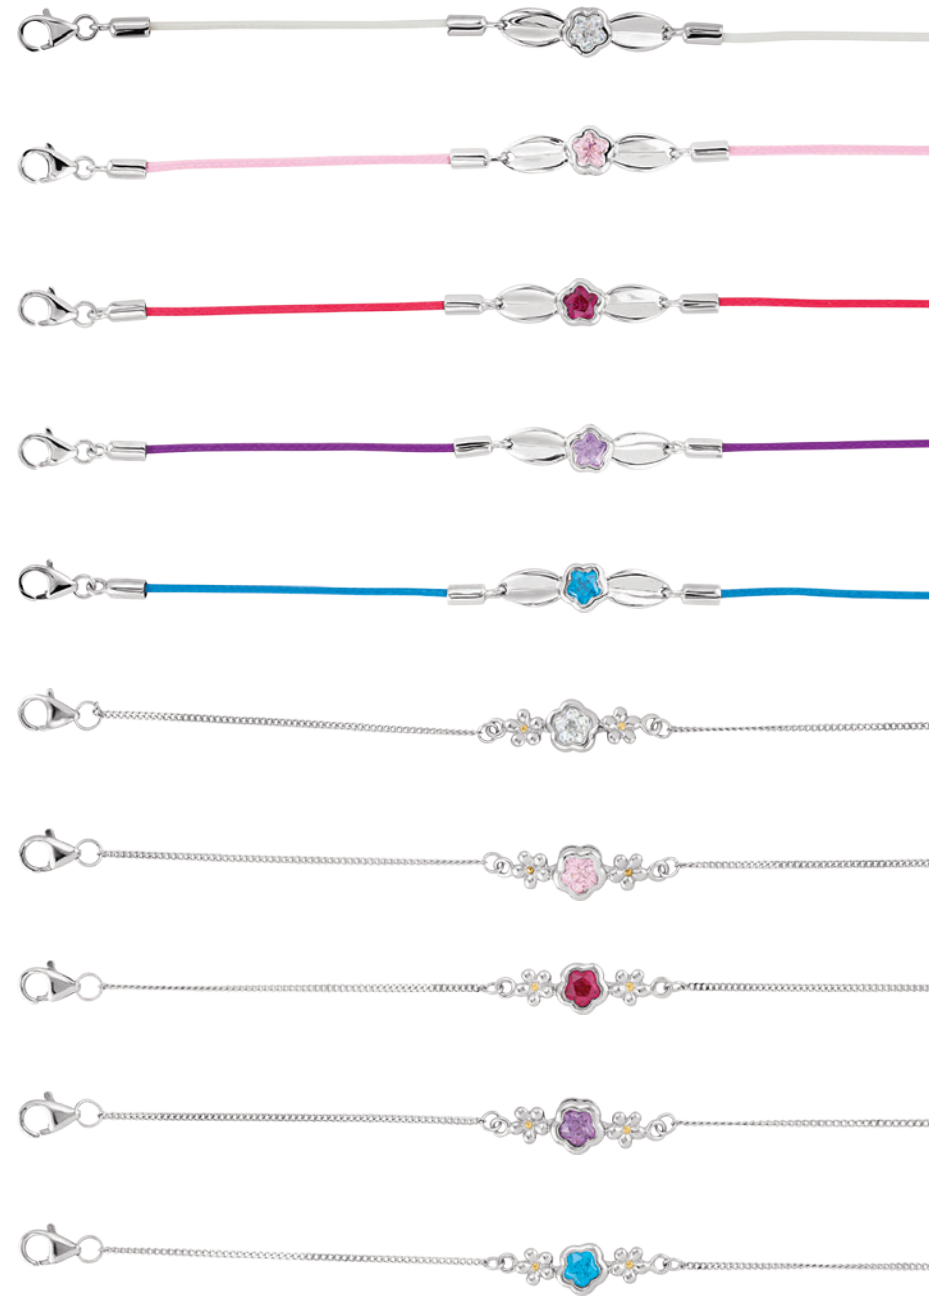

650759 Disney® Enamel Cinderella
and Pink Cubic Zirconia Bracelet
sterling silver, 278, 5.5-7.5", \$275
Available only as shown.
Matching necklace #650756, earrings #650765.

650813 Disney® Enamel Tinker Bell
and Pearl Bracelet
sterling silver, 460, 5.5-7.5", \$365
Available only as shown.
Matching necklace #650819, earrings #650757.

650760 Disney® Enamel Belle Rose
and Hearts Bracelet, sterling silver
5.5-7.5", \$275
Available only as shown.
Matching necklace #650817, earrings #650811.

650812 Disney® Enamel Minnie Mouse
and Pearl Bracelet, sterling silver, 460
5.5-7.5", \$405
Available only as shown.
Matching necklace #650816, earrings #650815.

Youth Bflower™ Bracelets

- 19805** Bflower Cubic Zirconia White Flower Bracelet, sterling silver, 419, 6.5-7.5", \$85
Available only as shown.
- 19805** Bflower Cubic Zirconia Rose Flower Bracelet, sterling silver 421, 6.8-7.5", \$85
Available only as shown.
- 19805** Bflower Cubic Zirconia Fuchsia Flower Bracelet, sterling silver 422, 6.5-7.5", \$85
Available only as shown.
- 19805** Bflower Cubic Zirconia Purple Flower Bracelet, sterling silver 418, 6.5-7.5", \$85
Available only as shown.
- 19805** Bflower Cubic Zirconia Blue Flower Bracelet, sterling silver 420, 6.5-7.5", \$85
Available only as shown.
- 19804** Bflower Cubic Zirconia White Flower Bracelet, sterling silver 419, 6.5-7.5", \$75
Available only as shown.
- 19804** Bflower Cubic Zirconia Rose Flower Bracelet, sterling silver 421, 6.5-7.5", \$75
Available only as shown.
- 19804** Bflower Cubic Zirconia Fuchsia Flower Bracelet, sterling silver 422, 6.5-7.5", \$75
Available only as shown.
- 19804** Bflower Cubic Zirconia Purple Flower Bracelet, sterling silver 418, 6.5-7.5", \$75
Available only as shown.
- 19804** Bflower Cubic Zirconia Blue Flower Bracelet, sterling silver 420, 6.5-7.5", \$75
Available only as shown.