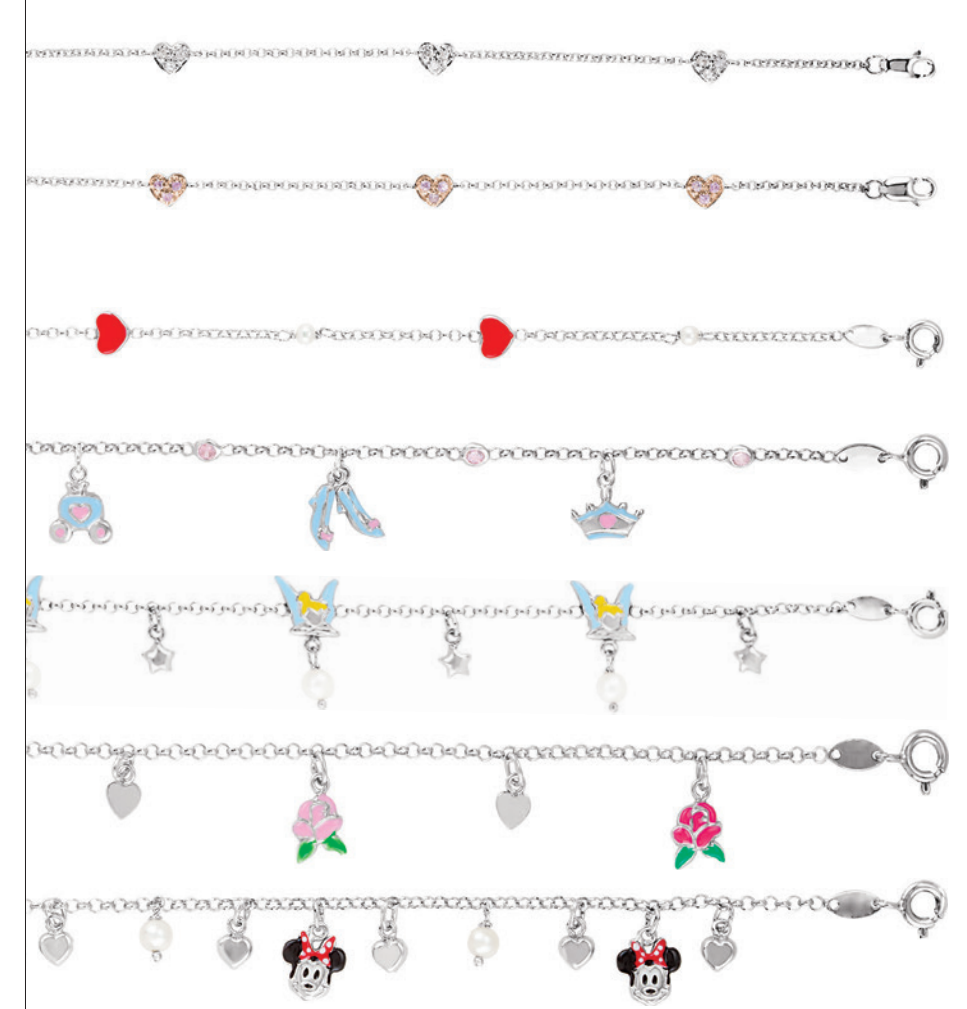

Disney® Youth Bracelets

650763 Disney® White Sapphire Heart
Bracelet, sterling silver, 367, 5-6", $355
Available only as shown.
Matching necklace #650756, earrings #650766.

650768 Disney® Pink Sapphire Heart
Bracelet, sterling silver with rose gold
plating, 456, 5-6", $355
Available only as shown.
Matching necklace #650761, earrings #650764.

650814 Disney® Enamel Red Puff Heart
and Pearl Bracelet, sterling silver
460, 5.5-7.5", $175
Available only as shown.
Matching necklace #650820, earrings #650818.

650759 Disney® Enamel Cinderella
and Pink Cubic Zirconia Bracelet
sterling silver, 278, 5.5-7.5", $275
Available only as shown.
Matching necklace #650756, earrings #650765.

650813 Disney® Enamel Tinker Bell
and Pearl Bracelet
sterling silver, 460, 5.5-7.5", $365
Available only as shown.
Matching necklace #650819, earrings #650757.

650760 Disney® Enamel Belle Rose
and Hearts Bracelet, sterling silver
5.5-7.5", $275
Available only as shown.
Matching necklace #650817, earrings #650811.

650812 Disney® Enamel Minnie Mouse
and Pearl Bracelet, sterling silver, 460
5.5-7.5", $405
Available only as shown.
Matching necklace #650816, earrings #650815.