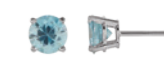

1874
Genuine Blue Zircon Earrings, 5mm, 14kt white
46, $415 per pair
Also available in 14kt yellow.
Mounting #1874.