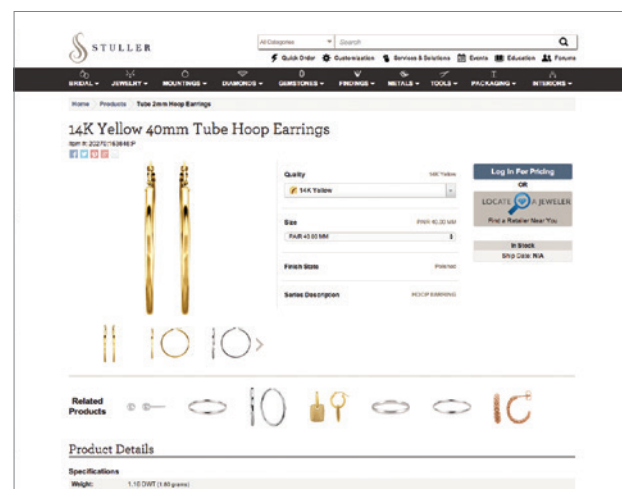

20900
Hoop Earrings, 1.25mm, platinum
Available only as shown.

10mm
\$569 per pair

13mm
\$795 per pair

15mm
\$835 per pair

17.5mm
\$965 per pair

Metal Hoops Quick Shop
Visit Stuller.com/MetalHoopEarrings.

STEP 1 —
Shop the most popular hoop earring styles, each in multiple diameters.
Choose the style your customer wants.