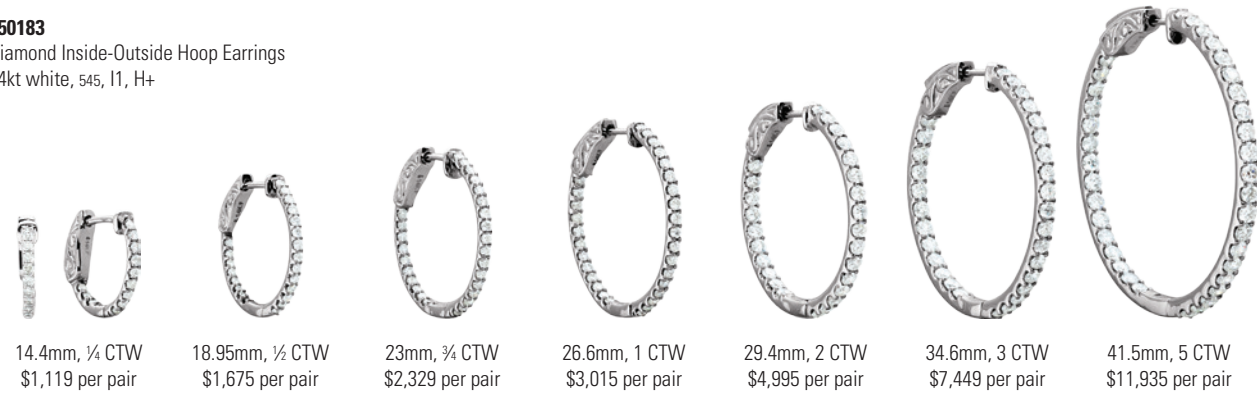

Diamond Hoop Earrings

650183
Diamond Inside-Outside Hoop Earrings
14kt white, 545, I1, H+