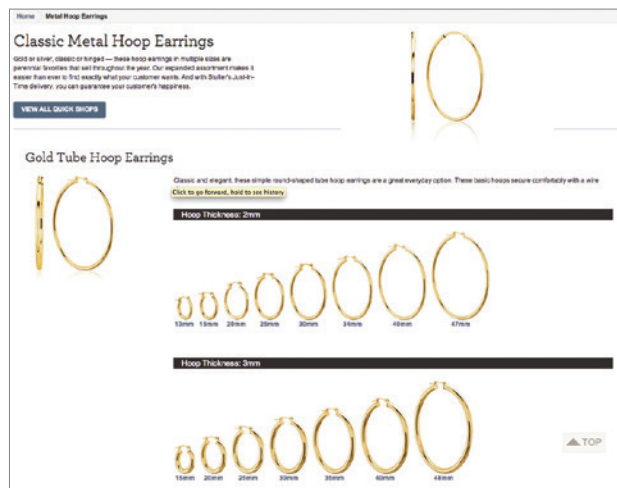

13mm
\$585 per pair

15.25mm
\$699 per pair

20mm
\$765 per pair

20007
Hinged Hoop Earrings, 3mm, platinum
Also available in 14kt white, 14kt yellow.

11.5mm
\$869 per pair

14mm
\$1,009 per pair

17.5mm
\$2,085 per pair

20900
Hoop Earrings, 1.25mm, platinum
Available only as shown.

10mm
\$569 per pair

13mm
\$795 per pair

15mm
\$835 per pair

17.5mm
\$965 per pair

Metal Hoops Quick Shop
Visit Stuller.com/MetalHoopEarrings.

STEP 1 —
Shop the most popular hoop earring styles, each in multiple diameters.
Choose the style your customer wants.