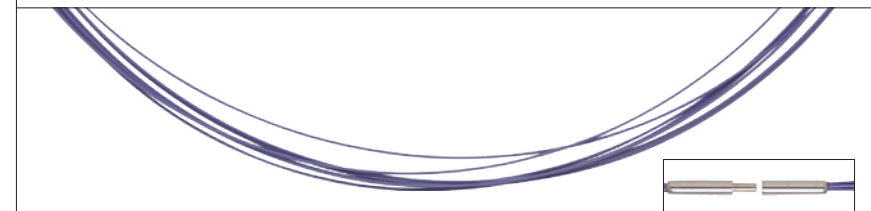

Coated Cable Wire Necklaces