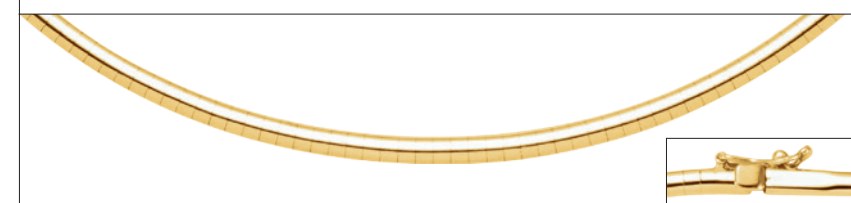

CH23 Solid Figaro Chain with Spring Ring, 2mm

7"	$219	20"	$515
16"	$435	24"	$609
18"	$485		

Also sold by the inch. See page 72.

CH9 Solid Figaro Chain with Lobster Clasp, 3mm

7"	$445	18"	$935
8"	$489	20"	$1,025
16"	$839	24"	$1,259

Also sold by the inch. See page 72.

CH493 Solid Figaro Chain with Lobster Clasp, 5mm

7"	$625	20"	$1,609
16"	$1,315	24"	$1,905
18"	$1,459		

Also sold by the inch. See page 72.

CH497 Figaro Chain with Lobster Clasp, 4.75mm

7"	$499	18"	$1,069
16"	$965	20"	$1,225

CH494 Solid Figaro Chain with Lobster Clasp, 5mm

7"	$749	18"	$1,875
8"	$845	20"	$2,075
16"	$1,679	24"	$2,475

14kt Yellow Chain

FIGARO – 14kt Yellow (continued)

CH629 Figaro Chain with Lobster Clasp, 5.5mm

7"	$1,015	18"	$2,565
8"	$1,195	20"	$2,839
16"	$2,295		

CH630 Figaro Chain with Lobster Clasp, 6.5mm

7"	$1,289	18"	$3,205
8"	$1,465	20"	$3,599
16"	$1,985		

HERRINGBONE – 14kt Yellow

CH43 Solid Flexible Herringbone Chain with Spring Ring, 1.5mm

7"	$115	20"	$275
16"	$225	24"	$325
18"	$249		

CH44 Solid Flexible Herringbone Chain with Lobster Clasp, 3mm

7"	$289	20"	$669
16"	$549	24"	$785
18"	$609		

CH57 Solid Flexible Herringbone Chain with Lobster Clasp, 3.8mm

7"	$479	20"	$1,149
16"	$905	24"	$1,355
18"	$1,005		

OMEGA – 14kt Yellow

CH748 Two-Tone Reversible Omega Chain with Box Clasp, 3mm

7"	$795
16"	$1,889
18"	$1,999

CH1025 Omega Chain with Box Clasp, 3mm

16"	$2,265
18"	$2,549

CH1026 Omega Chain with Box Clasp, 4mm

16"	$2,889
18"	$3,285