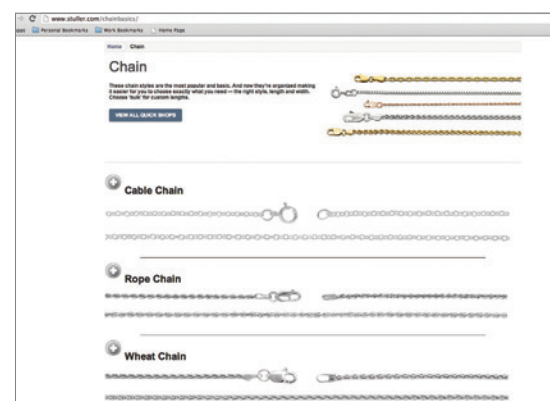

CH1023 Raso Chain with Lobster Clasp, 1mm

16"	\$375	20"	\$469
18"	\$419	24"	\$545

CH228 Beaded Curb Chain with Spring Ring, 1mm

16"	\$405
18"	\$475

Also sold by the inch. See page 66.

Chain Quick Shop

Visit Stuller.com/ChainBasics.

STEP 1 —

Shop our four bestselling types of chain. Identify the chain style that best fits your customer.

STEP 2 —

Expand the selection to see a full range of mm sizes, available qualities, and lengths.

14kt Yellow Chain