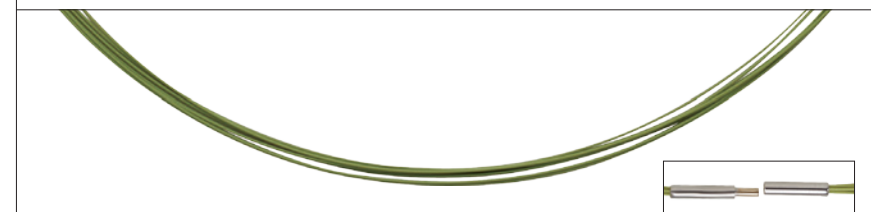

Coated Cable Wire Necklaces