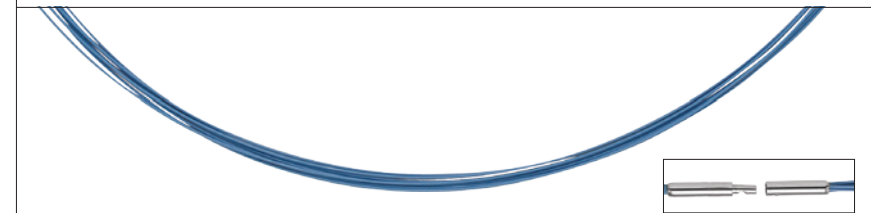

Coated Cable Wire Necklaces