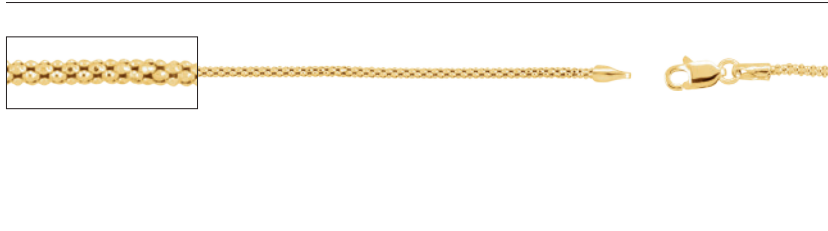

CH1025 Omega Chain with Box Clasp, 3mm

16"	\$2,265
18"	\$2,549

CH1026 Omega Chain with Box Clasp, 4mm

16"	\$2,889
18"	\$3,285

14kt Yellow Chain

OMEGA – 14kt Yellow (continued)

CH749 Two-Tone Reversible Omega Chain with Box Clasp, 4mm