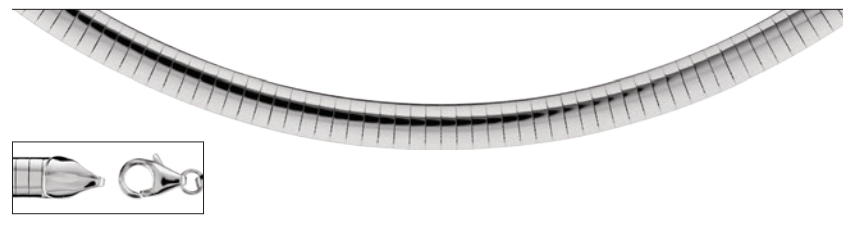

18" \$659

CH879 Reversible Omega Chain with Lobster Clasp, 6mm (sterling silver/14kt yellow)

16" \$849

18" \$959

Sterling Silver Chain

Sterling Silver Chain

OMEGA – Sterling Silver (continued)

CH177 Solid Domed Omega Chain with Lobster Clasp, 6mm

16"	\$165
18"	\$185

CH275 Solid Omega Chain with Lobster Clasp, 7.25mm

16"	\$215
18"	\$245

POPCORN – Sterling Silver

CH445 Popcorn Chain with Spring Ring, 1.75mm

7"	\$15	18"	\$25
16"	\$25	20"	\$29

CH446 Popcorn Chain with Spring Ring, 2.75mm