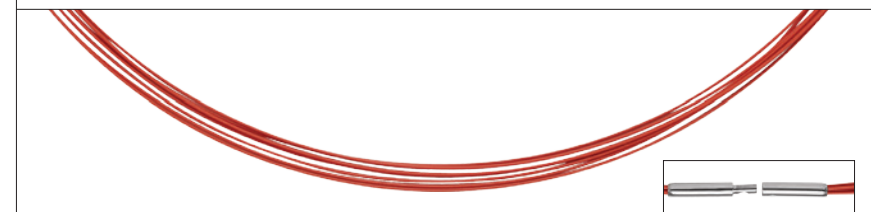

Coated Cable Wire Necklaces