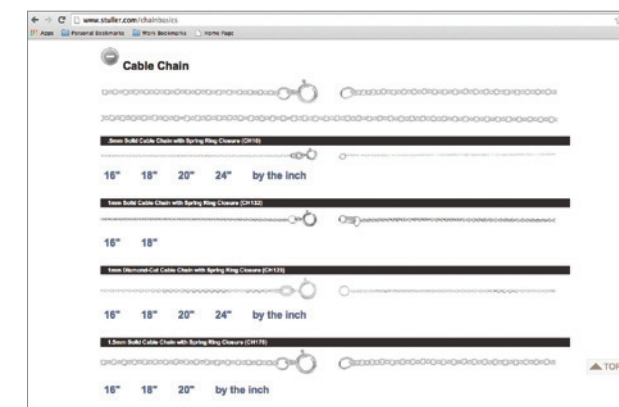

Chain Quick Shop

Visit Stuller.com/ChainBasics.

STEP 1 —
Shop our four bestselling types of chain. Identify the chain style that best fits your customer.

STEP 2 —
Expand the selection to see a full range of mm sizes, available qualities, and lengths.