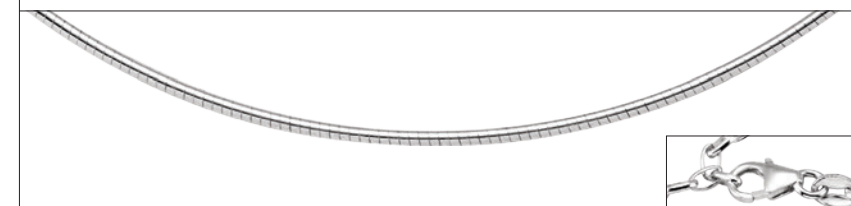

16" \$135

18" \$149

20" \$159

CH274 Solid Omega Chain with Lobster Clasp, 3mm

16" \$75

18" \$115

CH878 Reversible Omega Chain with Lobster Clasp, 4mm (sterling silver/14kt yellow)

16" \$585

18" \$659

CH879 Reversible Omega Chain with Lobster Clasp, 6mm (sterling silver/14kt yellow)

16" \$849

18" \$959

Sterling Silver Chain

Sterling Silver Chain

OMEGA – Sterling Silver (continued)

CH177 Solid Domed Omega Chain with Lobster Clasp, 6mm