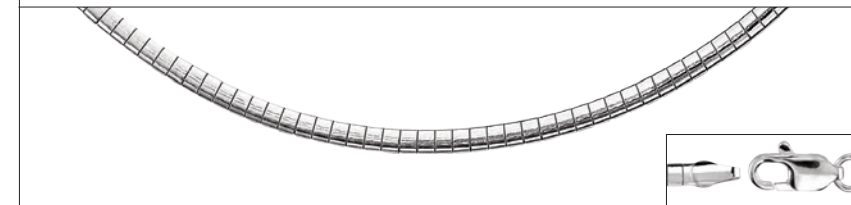

Sterling Silver Chain