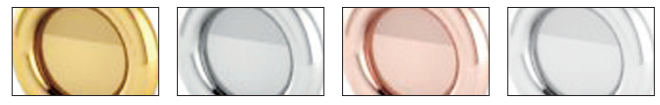

Choose a quality.