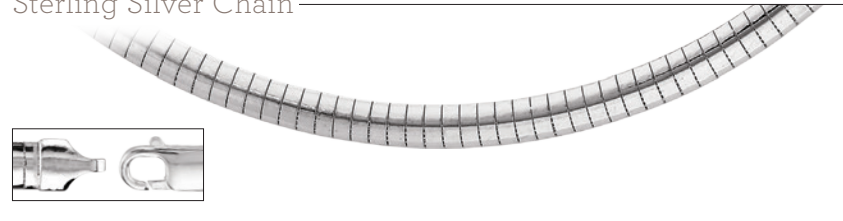

18" \$659

CH879 Reversible Omega Chain with Lobster Clasp, 6mm (sterling silver/14kt yellow)

16" \$849

18" \$959

Sterling Silver Chain

Sterling Silver Chain

OMEGA – Sterling Silver (continued)

CH177 Solid Domed Omega Chain with Lobster Clasp, 6mm

16"	\$165
18"	\$185

CH275 Solid Omega Chain with Lobster Clasp, 7.25mm

16"	\$215
18"	\$245

POPCORN – Sterling Silver

CH445 Popcorn Chain with Spring Ring, 1.75mm

7"	\$15	18"	\$25
16"	\$25	20"	\$29

CH446 Popcorn Chain with Spring Ring, 2.75mm