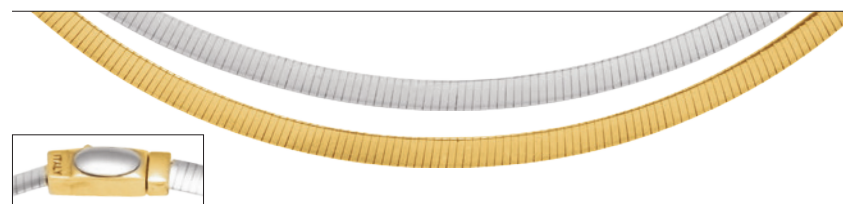

CH748 Two-Tone Reversible Omega Chain with Box Clasp, 3mm

7"	\$795
16"	\$1,889
18"	\$1,999

CH1025 Omega Chain with Box Clasp, 3mm

16"	\$2,289
18"	\$2,579

CH1026 Omega Chain with Box Clasp, 4mm

16"	\$2,919
18"	\$3,319