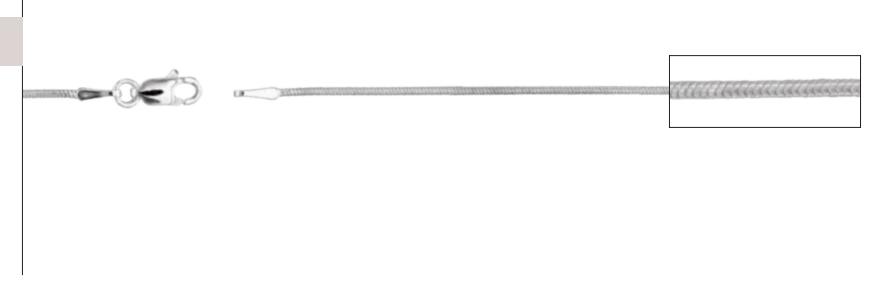

7"	\$19	18"	\$39
16"	\$35	20"	\$45

CH706 Reverse Rope Chain with Lobster Clasp, 1.75mm

16"	\$59
18"	\$65
20"	\$69

CH430 Solid Rope Chain with Spring Ring, 2.5mm

7"	\$35	18"	\$59
16"	\$55	20"	\$65

Also sold by the inch. See page 79.

SNAKE – Sterling Silver

CH331 Solid Snake Chain with Lobster Clasp, 1mm

16"	\$49
18"	\$55

Also sold by the inch. See page 79.

Sterling Silver Chain

Sterling Silver Chain

SNAKE – Sterling Silver (continued)

CH898 Adjustable Snake Chain with Spring Ring, 1mm