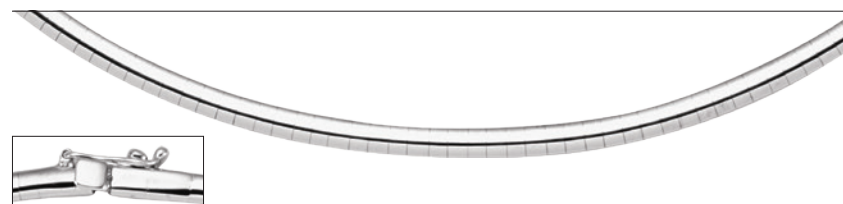

CH1026 Omega Chain with Box Clasp, 4mm

16"	$2,919
18"	$3,319