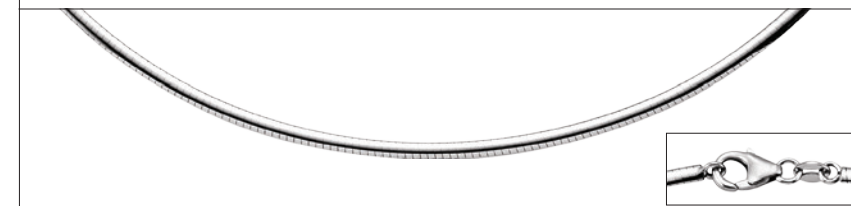

16" \$135

18" \$149

20" \$159

CH274 Solid Omega Chain with Lobster Clasp, 3mm

16" \$75

18" \$115

CH878 Reversible Omega Chain with Lobster Clasp, 4mm (sterling silver/14kt yellow)

16" \$585

18" \$659

CH879 Reversible Omega Chain with Lobster Clasp, 6mm (sterling silver/14kt yellow)

16" \$849

18" \$959

Sterling Silver Chain

Sterling Silver Chain

OMEGA – Sterling Silver (continued)

CH177 Solid Domed Omega Chain with Lobster Clasp, 6mm