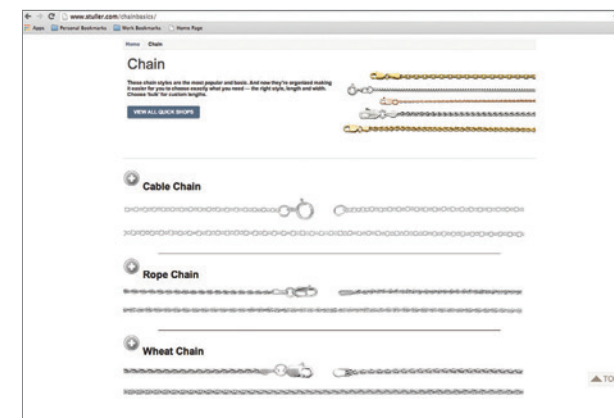

Chain Quick Shop

Visit Stuller.com/ChainBasics.

STEP 1 —
Shop our four bestselling types of chain. Identify the chain style that best fits your customer.

STEP 2 —
Expand the selection to see a full range of mm sizes, available qualities, and lengths.