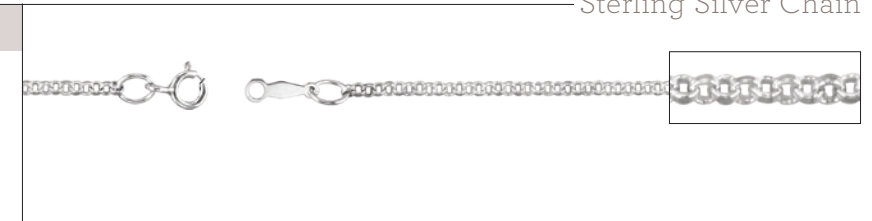

Sterling Silver Chain