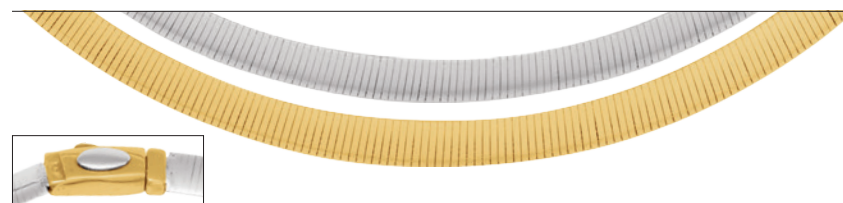

CH747 Two-Tone Reversible Omega Chain with Box Clasp, 6mm

7"	$2,489
16"	$5,099
18"	$5,645

POPCORN – 14kt White

CH520 Popcorn Chain with Lobster Clasp, 1.5mm

16"	$495
18"	$539
20"	$585

14kt White Chain

ROLO – 14kt White

CH226 Belcher Rolo Chain with Spring Ring, 1.5mm

7"	$105	20"	$215
16"	$179	24"	$245
18"	$195		

Also sold by the inch. See page 66.

CH439 Solid Rolo Chain with Spring Ring, 1.5mm

16"	$405
18"	$449
20"	$495

Also sold by the inch. See page 66.

CH432 Rolo Chain with Spring Ring, 2mm

16"	$879	20"	$1,149
18"	$915	24"	$1,335

Also sold by the inch. See page 66.

ROPE – 14kt White

CH19 Rope Chain with Spring Ring, .75mm

7"	$65	20"	$115
16"	$99	24"	$129
18"	$105		

Also sold by the inch. See page 66.

CH468 Rope Chain with Spring Ring, .75mm

14"	$69	20"	$95
16"	$75	24"	$115
18"	$85		

CH467 Rope Chain with Lobster Clasp, .75mm

16"	$109	20"	$125
18"	$119	24"	$145

CH12 Rope Chain with Spring Ring, 1mm

7"	$95	20"	$185
16"	$159	24"	$215
18"	$175		

Also sold by the inch. See page 67.

CH470 Rope Chain with Spring Ring, 1mm

16"	$155	20"	$189
18"	$175	24"	$219