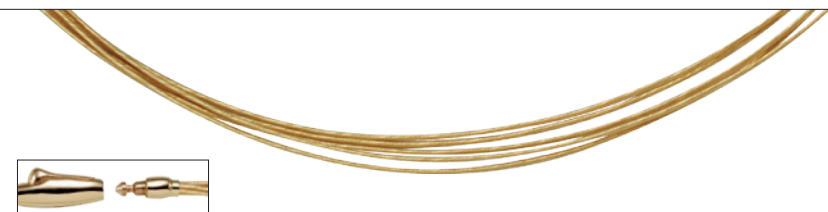

STEP 2 – Expand the selection to see a full range of mm sizes, available qualities, and lengths.

14kt Yellow and 18kt Yellow Cable Wire Necklaces

SINGLE STRAND - 14kt Yellow

CH826 Cable Chain with Twist Clasp, .65mm
18" \$275

CH827 Cable Chain with Twist Clasp, .75mm
18" \$375

CH828 Cable Chain with Twist Clasp, 1mm
18" \$659

MULTI-STRAND - 14kt Yellow

CH318 3-Strand Twisted Cable Chain with Bayonet Clasp, .75mm
17" \$785

CH319 5-Strand Twisted Cable Chain with Bayonet Clasp, .75mm
17" \$1,105

CH320 10-Strand Twisted Cable Chain with Bayonet Clasp, .75mm
17" \$2,155

MULTI-STRAND - 18kt Yellow

CH741 25-Strand Twisted Cable Chain with Bayonet Clasp, .37mm
17" \$2,305

COLOR STRAND

CH728 7-Strand Black Coated Cable Chain with Stainless Steel Bayonet Clasp, .38mm
16" \$135
18" \$135