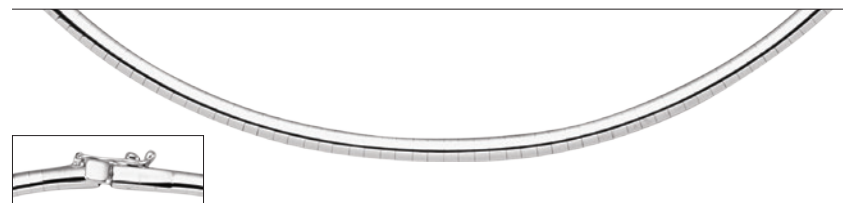

CH1025 Omega Chain with Box Clasp, 3mm

16"	$2,289
18"	$2,579