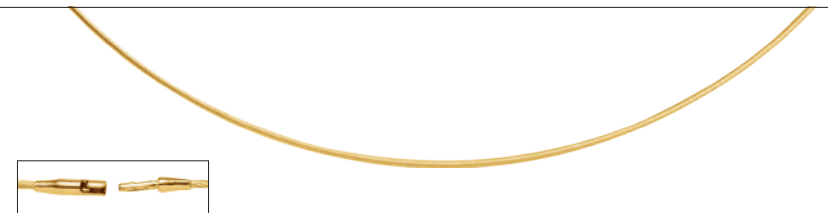

STEP 2 – Expand the selection to see a full range of mm sizes, available qualities, and lengths.

14kt Yellow and 18kt Yellow Cable Wire Necklaces

SINGLE STRAND - 14kt Yellow

CH826 Cable Chain with Twist Clasp, .65mm
18" \$275

CH827 Cable Chain with Twist Clasp, .75mm
18" \$375

CH828 Cable Chain with Twist Clasp, 1mm
18" \$659

MULTI-STRAND - 14kt Yellow

CH318 3-Strand Twisted Cable Chain with Bayonet Clasp, .75mm
17" \$785

CH319 5-Strand Twisted Cable Chain with Bayonet Clasp, .75mm
17" \$1,105