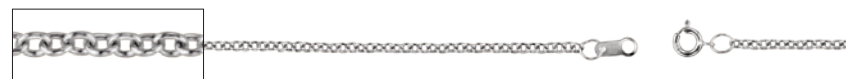

CH176 Solid Cable Chain with Spring Ring, 1.5mm

16"	$355
18"	$379
20"	$405

Also sold by the inch. See page 66.