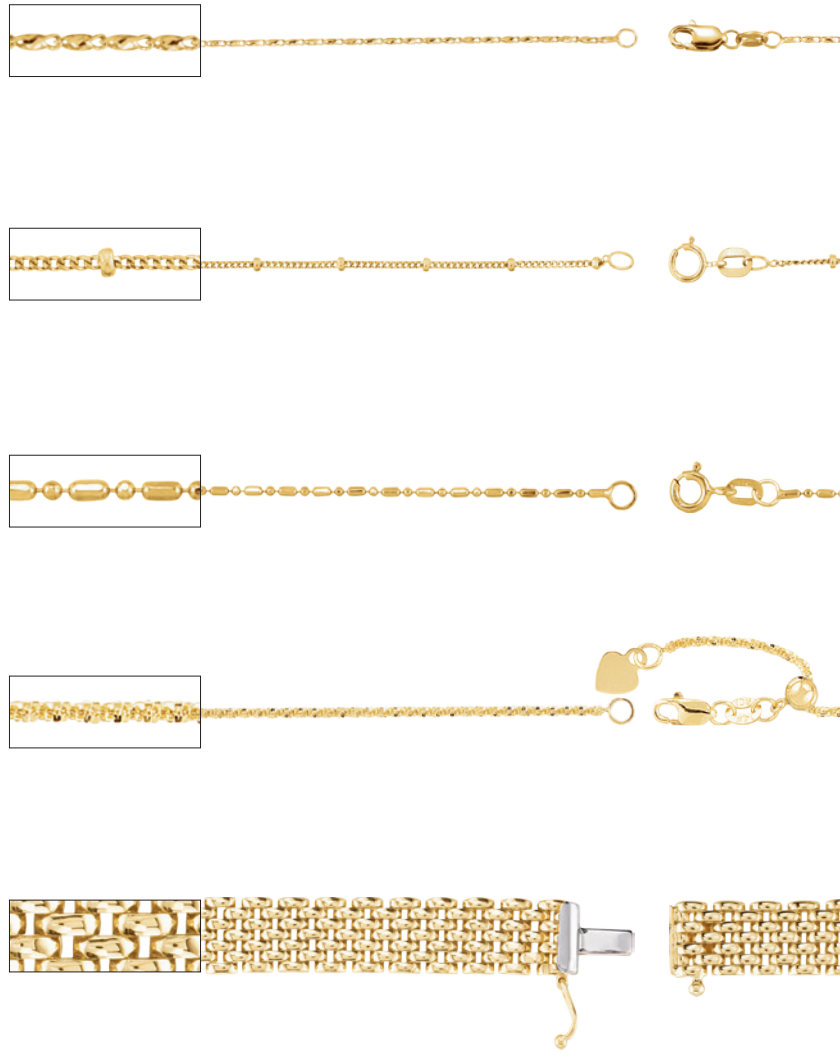

7"	\$625	18"	\$1,549
16"	\$1,385	24"	\$2,035

Also sold by the inch. See page 75.

CH972 Wheat Chain with Lobster Clasp, 2.4mm

7"	\$725	20"	\$1,925
16"	\$1,605	24"	\$2,455
18"	\$1,795		

Also sold by the inch. See page 75.

CH522 Diamond Cut Wheat Chain with Lobster Clasp, 2.75mm

7"	\$955	18"	\$2,345
16"	\$2,095	24"	\$3,075

Also sold by the inch. See page 75.

CH1022 Hollow Wheat Chain with Lobster Clasp, 3mm

16"	\$645	20"	\$799
18"	\$715	24"	\$945

CH478 Wheat Chain with Lobster Clasp, 3.25mm

7"	\$525	18"	\$1,355
16"	\$1,205	24"	\$1,505

14kt Yellow Chain

NOVELTY – 14kt Yellow

CH1023 Raso Chain with Lobster Clasp, 1mm

16"	\$375	20"	\$465
18"	\$415	24"	\$545

CH228 Beaded Curb Chain with Spring Ring, 1mm

16"	\$359
18"	\$405

Also sold by the inch. See page 72.

CH204 Novelty Bead Chain with Spring Ring, 1.25mm

7"	\$155	20"	\$385
16"	\$309	24"	\$455
18"	\$345		

CH983 Adjustable Fashion Chain with Lobster Clasp, 1.4mm