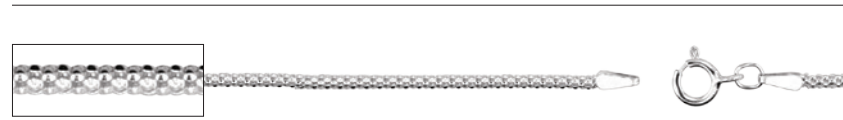

18" \$659

CH879 Reversible Omega Chain with Lobster Clasp, 6mm (sterling silver/14kt yellow)

16" \$849

18" \$959

Sterling Silver Chain

Sterling Silver Chain

OMEGA – Sterling Silver (continued)

CH177 Solid Domed Omega Chain with Lobster Clasp, 6mm