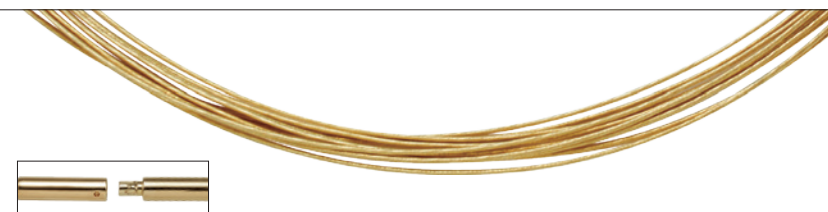

STEP 2 – Expand the selection to see a full range of mm sizes, available qualities, and lengths.

14kt Yellow and 18kt Yellow Cable Wire Necklaces

SINGLE STRAND - 14kt Yellow

CH826 Cable Chain with Twist Clasp, .65mm
18" \$275

CH827 Cable Chain with Twist Clasp, .75mm
18" \$375

CH828 Cable Chain with Twist Clasp, 1mm
18" \$659

MULTI-STRAND - 14kt Yellow

CH318 3-Strand Twisted Cable Chain with Bayonet Clasp, .75mm
17" \$785

CH319 5-Strand Twisted Cable Chain with Bayonet Clasp, .75mm
17" \$1,105

CH320 10-Strand Twisted Cable Chain with Bayonet Clasp, .75mm
17" \$2,155

MULTI-STRAND - 18kt Yellow

CH741 25-Strand Twisted Cable Chain with Bayonet Clasp, .37mm
17" \$2,305

COLOR STRAND

CH728 7-Strand Black Coated Cable Chain with Stainless Steel Bayonet Clasp, .38mm
16" \$135
18" \$135