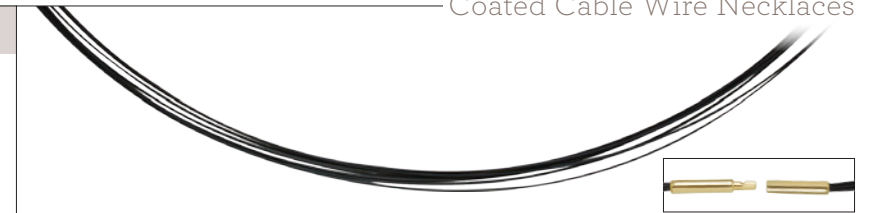

Coated Cable Wire Necklaces