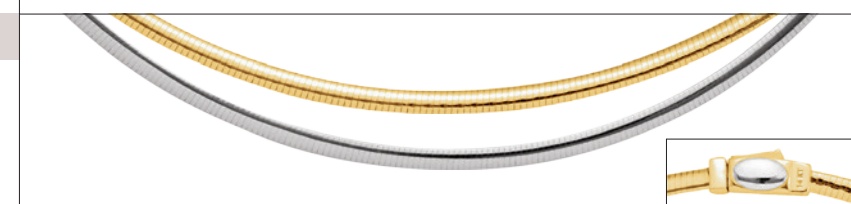

CH23 Solid Figaro Chain with Spring Ring, 2mm

7"	$219	20"	$515
16"	$435	24"	$609
18"	$485		

Also sold by the inch. See page 72.

CH9 Solid Figaro Chain with Lobster Clasp, 3mm

7"	$445	18"	$935
8"	$489	20"	$1,025
16"	$839	24"	$1,259

Also sold by the inch. See page 72.

CH493 Solid Figaro Chain with Lobster Clasp, 5mm

7"	$625	20"	$1,609
16"	$1,315	24"	$1,905
18"	$1,459		

Also sold by the inch. See page 72.

CH497 Figaro Chain with Lobster Clasp, 4.75mm

7"	$499	18"	$1,069
16"	$965	20"	$1,225

CH494 Solid Figaro Chain with Lobster Clasp, 5mm

7"	$749	18"	$1,875
8"	$845	20"	$2,075
16"	$1,679	24"	$2,475

14kt Yellow Chain

FIGARO – 14kt Yellow (continued)

CH629 Figaro Chain with Lobster Clasp, 5.5mm

7"	$1,015	18"	$2,565
8"	$1,195	20"	$2,839
16"	$2,295		

CH630 Figaro Chain with Lobster Clasp, 6.5mm

7"	$1,289	18"	$3,205
8"	$1,465	20"	$3,599
16"	$1,985		

HERRINGBONE – 14kt Yellow

CH43 Solid Flexible Herringbone Chain with Spring Ring, 1.5mm

7"	$115	20"	$275
16"	$225	24"	$325
18"	$249		

CH44 Solid Flexible Herringbone Chain with Lobster Clasp, 3mm

7"	$289	20"	$669
16"	$549	24"	$785
18"	$609		

CH57 Solid Flexible Herringbone Chain with Lobster Clasp, 3.8mm

7"	$479	20"	$1,149
16"	$905	24"	$1,355
18"	$1,005		

OMEGA – 14kt Yellow

CH748 Two-Tone Reversible Omega Chain with Box Clasp, 3mm

7"	$795
16"	$1,889
18"	$1,999

CH1025 Omega Chain with Box Clasp, 3mm

16"	$2,265
18"	$2,549

CH1026 Omega Chain with Box Clasp, 4mm

16"	$2,889
18"	$3,285